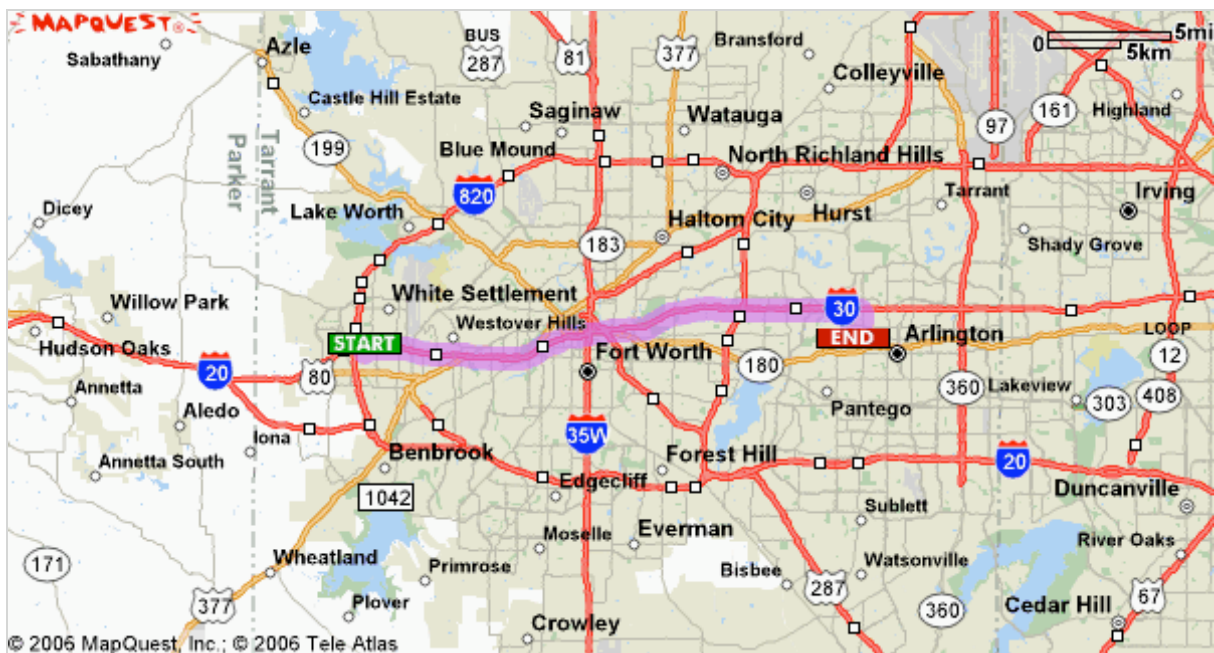

Start: Birchman Baptist Church:
817-244-6590
9100 N Normandale St, Fort
Worth, TX 76116, US

End: Randol Mill Park
1901 W Randol Mill Rd, Arlington,
TX 76012, US

Notes:

Directions	Distance
Total Est. Time: 26 minutes Total Est. Distance: 21.61 miles	
 1: Start out going NORTH on DALE LN toward W FREEWAY / WEST FWY.	0.1 miles
 2: Turn RIGHT onto W FREEWAY / WEST FWY.	0.6 miles
 3: Merge onto I-30 E via the ramp on the LEFT.	19.6 miles
 4: Take the FIELDER RD exit- EXIT 26.	0.1 miles
 5: Turn RIGHT onto N FIELDER RD.	0.6 miles
 6: Turn RIGHT onto W RANDOL MILL RD.	0.3 miles
 7: End at Randol Mill Park 1901 W Randol Mill Rd, Arlington, TX 76012, US	
Total Est. Time: 26 minutes Total Est. Distance: 21.61 miles	

Start:

Birchman Baptist Church:

817-244-6590
 9100 N Normandale St, Fort Worth, TX
 76116, US

End:

Randol Mill Park

1901 W Randol Mill Rd, Arlington, TX
 76012, US

All rights reserved. Use Subject to License/Copyright