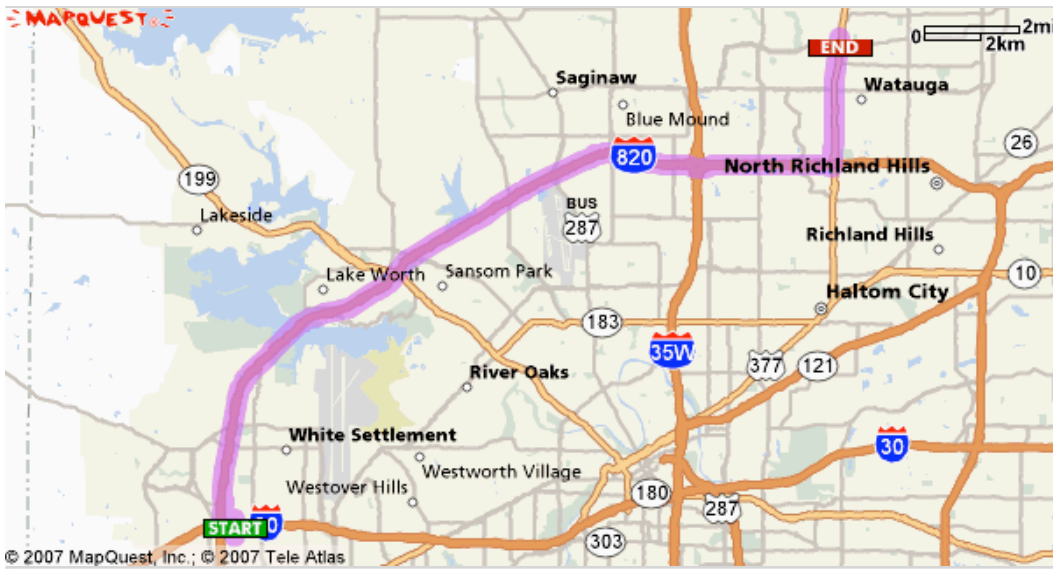

Start: Birchman Baptist Church:
817-244-6590
9100 N Normandale St, Fort Worth, TX 76116, US

End: Harvest Christian Academy: 817-485-1660
7200 Denton Hwy, Watauga, TX 76148, US

Notes:

Directions	Distance
Total Est. Time: 23 minutes Total Est. Distance: 19.28 miles	
 1: Start out going WEST on N NORMANDEALE ST toward DALE LN.	<0.1 miles
 2: Turn RIGHT onto DALE LN.	0.3 miles
 3: Turn LEFT onto W LOOP 820 S / JIM WRIGHT FWY S.	0.6 miles
 4: Merge onto I-820 N.	15.6 miles
 5: Take the DENTON HWY / US-377 exit- EXIT 19.	0.1 miles
 6: Turn LEFT onto DENTON HWY / US-377.	2.4 miles
 7: End at Harvest Christian Academy: 7200 Denton Hwy, Watauga, TX 76148, US	
Total Est. Time: 23 minutes Total Est. Distance: 19.28 miles	

Start:
Birchman Baptist Church:
817-244-6590
9100 N Normandale St, Fort Worth,
TX 76116, US

End:
Harvest Christian Academy:
817-485-1660
7200 Denton Hwy, Watauga, TX
76148, US

All rights reserved. Use Subject to License/Copyright