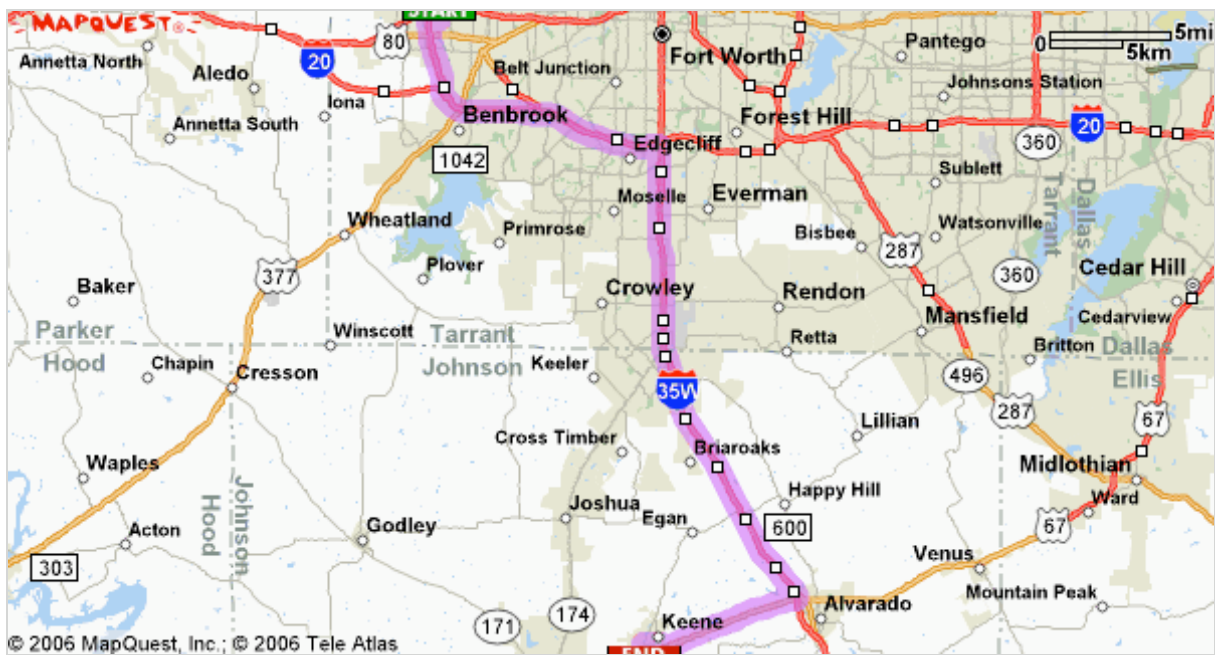

**Start: Birchman Baptist Church:**  
817-244-6590  
9100 N Normandale St, Fort  
Worth, TX 76116, US

**End: Chisholm Trail Academy:**  
817-641-6626  
401 S Old Betsy Rd, Keene, TX  
76059, US

**Notes:**

Directions	Distance
<b>Total Est. Time:</b> 44 minutes <b>Total Est. Distance:</b> 37.92 miles	
 <b>1:</b> Start out going WEST on N NORMANDALE ST toward CLIFFRIDGE LN.	0.4 miles
 <b>2:</b> Turn LEFT onto W LOOP 820 S.	0.7 miles
 <b>3:</b> Merge onto I-820 S via the ramp on the LEFT.	10.8 miles
 <b>4:</b> Merge onto I-35W S / US-81 S via EXIT 437 toward WACO.	18.9 miles
 <b>5:</b> Take EXIT 26A toward US-67 / CLEBURNE / DALLAS.	0.1 miles
 <b>6:</b> Stay STRAIGHT to go onto I-35W S / US-81 S.	0.1 miles
 <b>7:</b> Turn SLIGHT RIGHT onto US-67 S.	5.6 miles
 <b>8:</b> Turn RIGHT onto S EASTERN ST.	<0.1 miles
 <b>9:</b> S EASTERN ST becomes E 4TH ST.	0.8 miles
 <b>10:</b> Turn LEFT onto S OLD BETSY RD / FM 2280.	<0.1 miles
 <b>11:</b> End at <b>Chisholm Trail Academy</b> 401 S Old Betsy Rd, Keene, TX 76059, US	
<b>Total Est. Time:</b> 44 minutes <b>Total Est. Distance:</b> 37.92 miles	